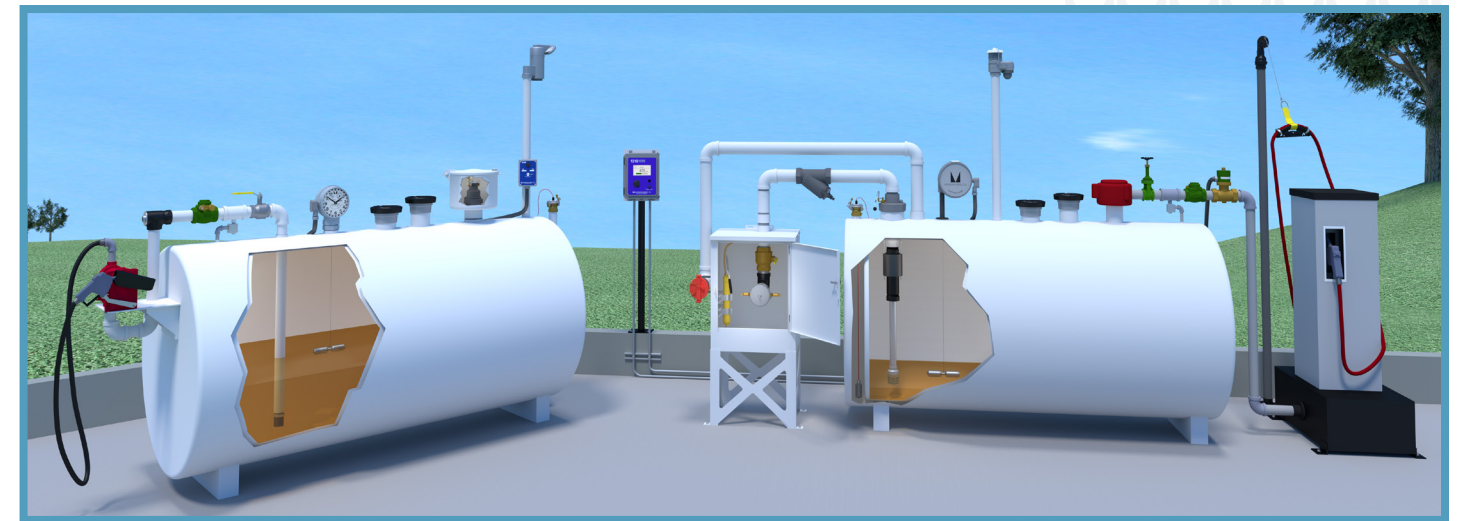

Alarm & Sensor Kits

918S/918TCP Kit

Kit Number	Size	Description
918TCP0400 AA	2", 5'	Overfill alarm box with 5' sensor
918TCP0500 AA	2", 9.5'	Overfill alarm box with 9.5' sensor

918S/924 Kit

Kit Number	Size	Description
918S-92406 AK	6"	6" Brass adjustable level sensor
918S-92412 AK	12"	12" Brass adjustable level sensor
918S-92420 AK	20"	20" Brass adjustable level sensor
918S-92430 AK	30"	30" Brass adjustable level sensor
918S-924S06 AK	6"	6" Stainless steel adjustable level sensor
918S-924S12 AK	12"	12" Stainless steel adjustable level sensor
918S-924S20 AK	20"	20" Stainless steel adjustable level sensor
918S-924S30 AK	30"	30" Stainless steel adjustable level sensor

M MORRISON BROS. CO.

Gauging and Monitoring Systems

- Tank Alarms
- Leak Sensors
- System Interfaces
- Level Sensors
- Clock Gauges
- Level Sensor Accessories
- Mechanical Gauges
- Output Accessories
- Electronic Tank Gauge
- Alarm & Sensor Kits

AC-Powered System Interfaces

*UL/cUL913 Listing for ordinary location with Hazardous Location intrinsically safe input circuits for Class I, Div 1 Group D, Florida DEP EQ-834.

Electronic Tank Gauge

See 1218 brochure for more information