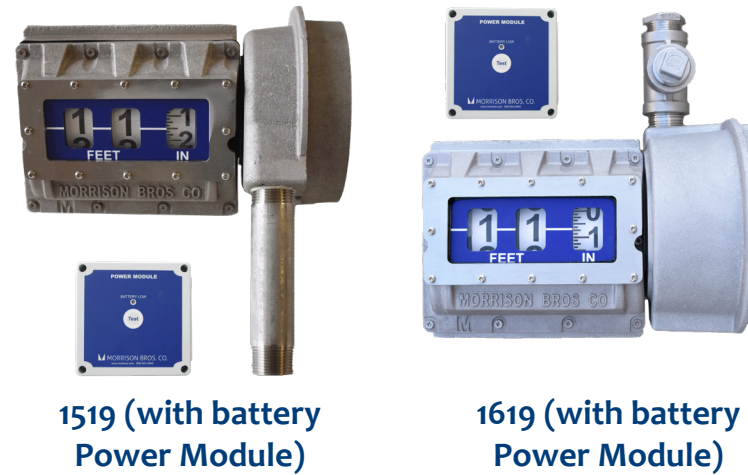

AC-Powered System Interfaces

*UL/cUL913 Listing for ordinary location with Hazardous Location intrinsically safe input circuits for Class I, Div 1 Group D, Florida DEP EQ-834.

Electronic Tank Gauge

See 1218 brochure for more information

Level Sensor Accesories

Junction Housing (925---0113 2B)

Junction Housing (925---0114 2B)

Clock Gauges

Mechanical Gauges

Level Sensors

924 and 924S* Adjustable

918TCP Level Sensor