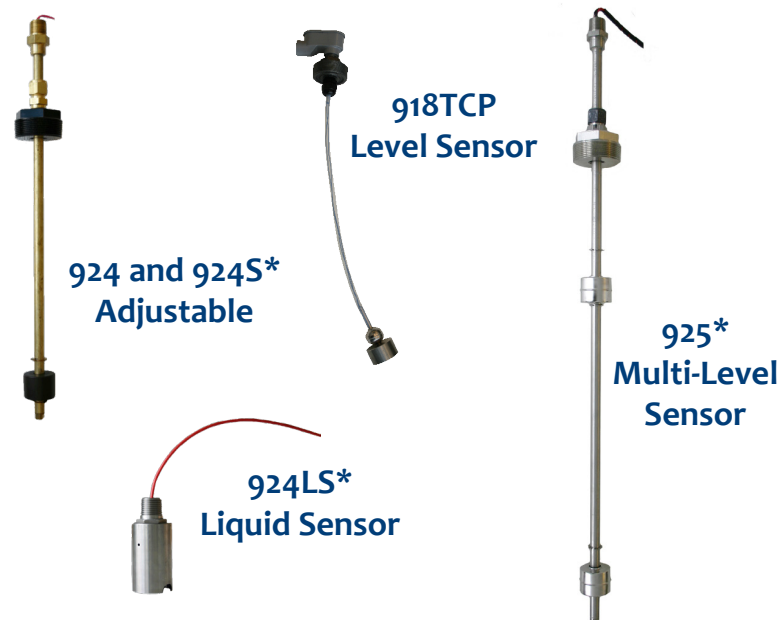

AC-Powered System Interfaces

*UL/cUL913 Listing for ordinary location with Hazardous Location intrinsically safe input circuits for Class I, Div 1 Group D, Florida DEP EQ-834.

Electronic Tank Gauge

See 1218 brochure for more information

Level Sensor Accesories

Junction Housing (925---0113 2B)

Junction Housing (925---0114 2B)

Clock Gauges

Mechanical Gauges

Level Sensors

924 and 924S* Adjustable

918TCP Level Sensor

924LS* Liquid Sensor

925* Multi-Level Sensor

* Third party EPA evaluated with both 918AC and 918S/D/Q.

† Intrinsically safe for Class 1, Div 1 Group D Hazardous Locations when installed with a 918S, 918D, or 918Q Tank Alarms or 918AC System Interface.