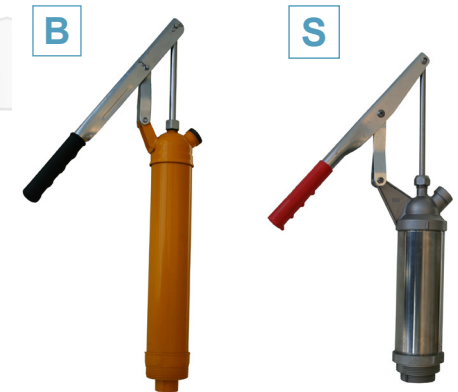

Hand Pump Assembly

- 0 No hand pump assembly
- B Base (Diesel) package*

* Hand pump assembly base package: Steel constructed hand pump with PTFE seals and FKM o-rings, reinforced polyurethane tubing, brass check valve and ball valve.

- S Stainless Steel Package

* Hand Pump Assembly Stainless Steel Package: Stainless steel constructed hand pump with PTFE seals and FKM o-rings, reinforced polyurethane tubing, stainless steel check valve and ball valve.