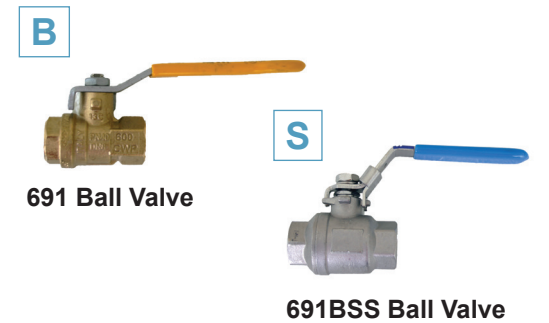

#### Hand Pump Assembly

- 0 No hand pump assembly
- B Base (Diesel) package\*

\* Hand pump assembly base package: Steel constructed hand pump with PTFE seals and FKM o-rings, reinforced polyurethane tubing, brass check valve and ball valve.

- S Stainless Steel Package

\* Hand Pump Assembly Stainless Steel Package: Stainless steel constructed hand pump with PTFE seals and FKM o-rings, reinforced polyurethane tubing, stainless steel check valve and ball valve.

#### Ball Valve

- 0 Box only
- B Full port NPT ball valve with brass body, hard chrome plated ball & PTFE seals
- S Full port, locking, NPT ball valve with stainless steel body and ball, PTFE seals