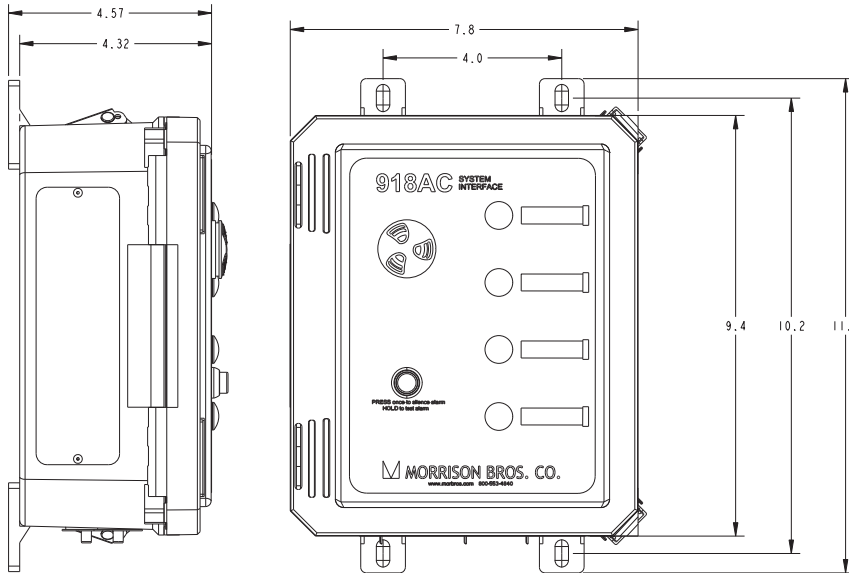

Model 918AC System Interface

SPECIFICATION SHEET

Application

The 918AC System Interface is an AC-powered console designed to monitor 1 to 4 simple input switch devices and provide both audible and visual indication when an input switch is activated. In addition, the 918AC has the optional capability to add 1 to 4 configurable relay outputs to interface with remote audible and visual indicators or other external simple switch-activated devices.

Approvals

UL/cUL 913 Listing for Ordinary Location with Hazardous Location Intrinsically Safe Input Circuits for Class I, Div I, Group D.

Florida DEP EQ-834

One Standard Size Enclosure for All Configurations

Item Number	Description	Inputs	Outputs	Weight (lbs)
918AC-1000 AI	System interface console	1	0	6.0
918AC-1100 AI	System interface console	1	1	6.0
918AC-1200 AI	System interface console	1	2	6.0
918AC-1300 AI	System interface console	1	3	6.0
918AC-1400 AI	System interface console	1	4	6.0
918AC-2000 AI	System interface console	2	0	6.0
918AC-2100 AI	System interface console	2	1	6.0
918AC-2200 AI	System interface console	2	2	6.0
918AC-2300 AI	System interface console	2	3	6.0
918AC-2400 AI	System interface console	2	4	6.0
918AC-3000 AI	System interface console	3	0	6.0
918AC-3100 AI	System interface console	3	1	6.0
918AC-3200 AI	System interface console	3	2	6.0
918AC-3300 AI	System interface console	3	3	6.0
918AC-3400 AI	System interface console	3	4	6.0
918AC-4000 AI	System interface console	4	0	6.0
918AC-4100 AI	System interface console	4	1	6.0
918AC-4200 AI	System interface console	4	2	6.0
918AC-4300 AI	System interface console	4	3	6.0
918AC-4400 AI	System interface console	4	4	6.0
918AC-0156 2L	Remote strobe; 120 Volt AC	N/A	N/A	
918AC-0154 AH	Remote horn and box kit; 120 Volt AC	N/A	N/A	
918AC-0157 AHS	Remote horn, box and strobe light kit; 120 Volt AC	N/A	N/A	